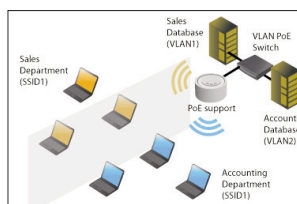

SSID TO VLAN MAPPING

Supports 802.1q mapping of SSIDs with up to 4 VLANs

802.3AF POE COMPATIBLE

Supports Power over Ethernet (IEEE 802.3af) and allows deployment in areas where power outlets are not available

SSID TO VLAN MAPPING SEGMENTS USERS ON THE NETWORK